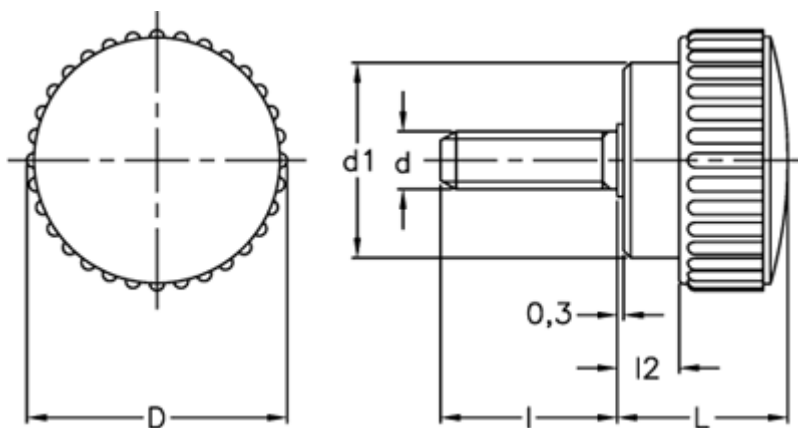

Data Sheet

Article number: 2302102121

Description: E+G Knurled grip knob
B.193/15 S-p-M4x6-INOX

Measures

D = 15
d1 = 11
d 6g = M4
l = 6
L = 11
l2 = 2